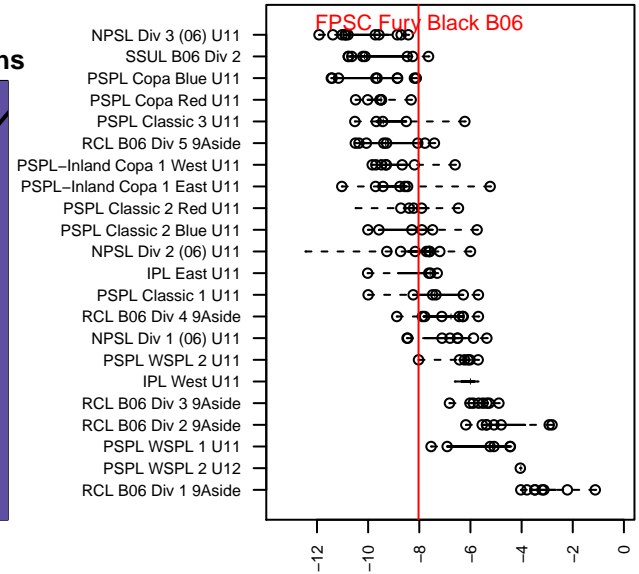

FPSC Fury Black B06

Franklin Pierce SC
 Tacoma, WA
 B06 total strength=487
 attack=0.66 defense=0.17
 fall league = PSPL WSPL 2 U11
 spr league = Spr PSPL Classic 1 U11

alt names used:
 FPSC FURY B'06 BLACK (WA)
 FPSC Fury B06 Black
 FPSC Fury B'06 Black
 FPSC B06 Black
 FPSC Fury B06 Black
 FPSC FURY B06 BLACK (WA)

**attack and defense variance (black dot)
relative to other teams
and top 10 in region**

**attack and defense rating
relative to others at age
and all opponents in last 13 months**

Performance relative to 13 month average