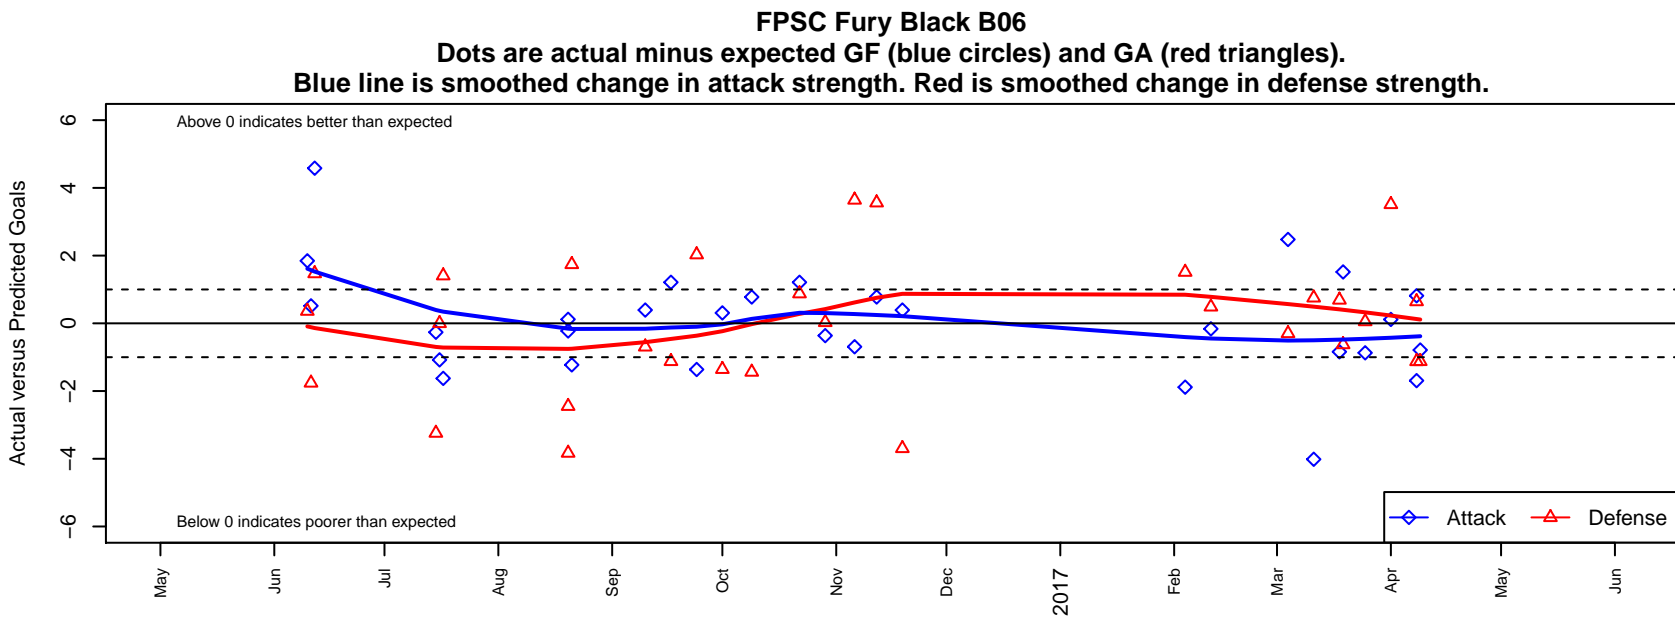

FPSC Fury Black B06

Franklin Pierce SC
 Tacoma, WA
 B06 total strength=487
 attack=0.66 defense=0.17
 fall league = PSPL WSPL 2 U11
 spr league = Spr PSPL Classic 1 U11

alt names used:
 FPSC FURY B'06 BLACK (WA)
 FPSC Fury B06 Black
 FPSC Fury B'06 Black
 FPSC B06 Black
 FPSC Fury B06 Black
 FPSC FURY B06 BLACK (WA)

**attack and defense variance (black dot)
relative to other teams
and top 10 in region**

**attack and defense rating
relative to others at age
and all opponents in last 13 months**

Performance relative to 13 month average