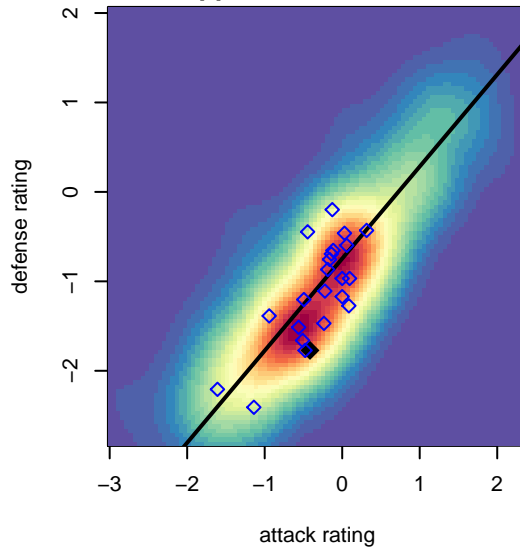

FPSC Fury Black B06

Franklin Pierce SC
 Tacoma, WA
 B06 total strength=487
 attack=0.66 defense=0.17
 fall league = PSPL WSPL 2 U11
 spr league = Spr PSPL Classic 1 U11

alt names used:
 FPSC FURY B'06 BLACK (WA)
 FPSC Fury B06 Black
 FPSC Fury B'06 Black
 FPSC B06 Black
 FPSC Fury B06 Black
 FPSC FURY B06 BLACK (WA)

**attack and defense variance (black dot)
relative to other teams
and top 10 in region**

**attack and defense rating
relative to others at age
and all opponents in last 13 months**

Performance relative to 13 month average