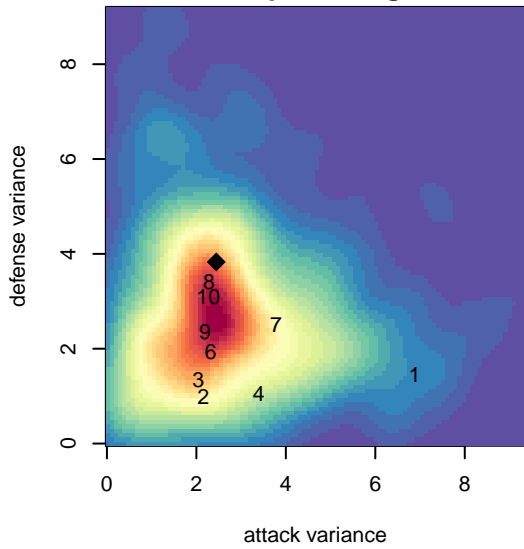

FPSC Fury Black B06

Franklin Pierce SC
 Tacoma, WA
 B06 total strength=487
 attack=0.66 defense=0.17
 fall league = PSPL WSPL 2 U11
 spr league = Spr PSPL Classic 1 U11

alt names used:
 FPSC FURY B'06 BLACK (WA)
 FPSC Fury B06 Black
 FPSC Fury B'06 Black
 FPSC B06 Black
 FPSC Fury B06 Black
 FPSC FURY B06 BLACK (WA)

**attack and defense variance (black dot)
relative to other teams
and top 10 in region**

**attack and defense rating
relative to others at age
and all opponents in last 13 months**

Performance relative to 13 month average