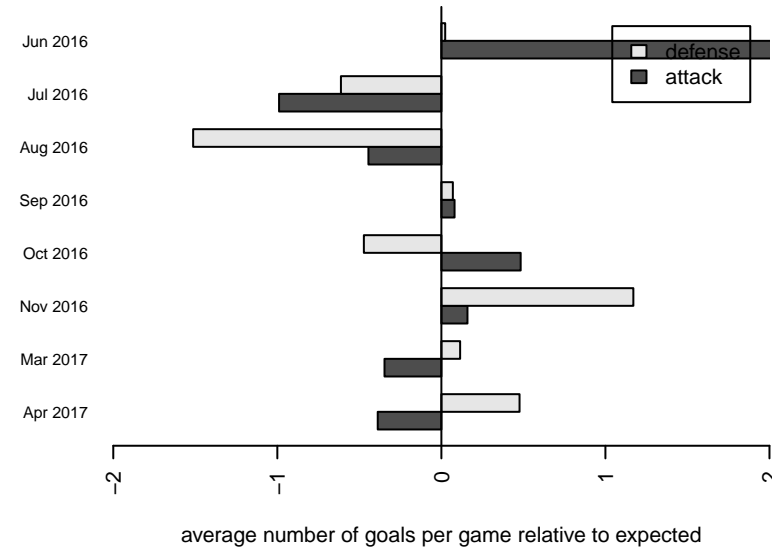

Performance relative to 13 month average